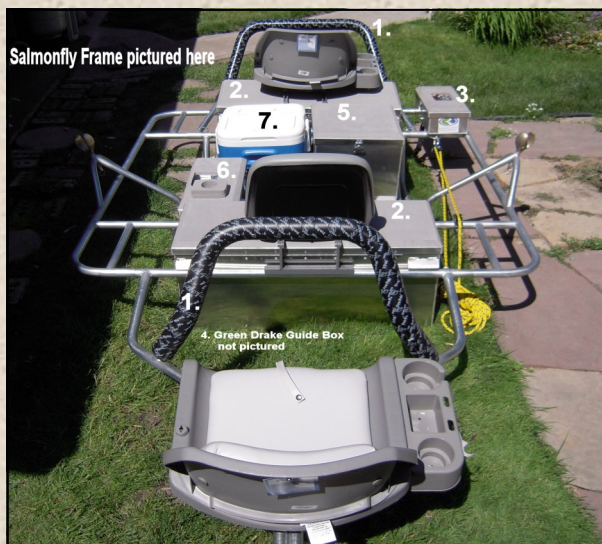

## Storage Boxes & Foam

**StreamTech Storage Boxes & Work Trays** are custom designed to fit our boats perfectly. They are made of the finest Marine Aluminum materials. They include water resistant rubber gaskets, Heavy Duty carry handles, brackets to suspend the box on the frame off the floor and tension adjustable latches.

Salmonfy Boxes

	<u>Salmonfly (SF)</u>	<u>Steelhead (SH)</u>
<b>A. On Deck Tackle Box:</b> Mounts at each frame corner for a total of 4 possible. 16"lx8"wx5"h. Perfect for sun glasses, sun screen, tippet, camera and misc. quick access items.	\$246	\$246
<b>B. Cube Cooler Bay Gear Box:</b> Designed to sit aside an Igloo Ice Cube 48 cooler in the cooler bay. Size 13"lx17"wx16"h	\$538	N/A
<b>C. Cockpit Box:</b> Mounts each side of oarsman in the cockpit. SF=19"lx9"wx12.5"h; SH=21.5lx10wx12.5h	\$376	\$376
<b>D. Expedition Dry Box:</b> Big boxes for front and/or oarsman bay. Perfect for camping. Size lx13.5"wx15"h (front or oar bay)	36" \$538	40" \$538
<b>E. Full Cooler Bay Box (Salmonfly Only)</b>	\$538	N/A
<b>F. Work Tray:</b> One size fits front or oarsman bay. Fills the bay with a draining open tray	36" \$223	36" \$223

### Foam Installed on Boxes & Lean Bars:

- 1. Lean Bars:** Foam & 20 mil PVC wrap **\$45.00 ea.**
- 2. Large Box:** 1/2" non-skid black **\$70**
- 3. On Deck Tackle Box:** 1/2" non-skid black **\$45**
- 4. Guide Box:** 1/2" non-skid black **\$65**
- 5. Cube Box:** 1/2" non-skid black **\$65**
- 6. Cockpit Box:** 1/2" non-skid black **\$65**
- 7. Ice Cube Cooler:** 1/2" non-skid black **\$50**