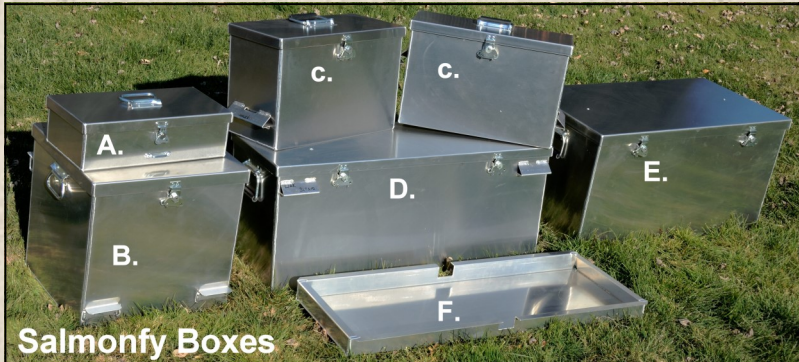

## Storage Boxes & Foam

**StreamTech Storage Boxes & Work Trays** are custom designed to fit our boats perfectly. They are made of the finest Marine Aluminum materials. They include water resistant rubber gaskets, Heavy Duty carry handles, brackets to suspend the box on the frame off the floor and tension adjustable latches.

Salmonfy Boxes

	<u>Salmonfly (SF)</u>	<u>Steelhead (SH)</u>
<b>A. On Deck Tackle Box:</b> Mounts at each frame corner for a total of 4 possible. 16"lx8"wx5"h. Perfect for sun glasses, sun screen, tippet, camera and misc. quick access items.	\$246	\$246
<b>B. Cube Cooler Bay Gear Box:</b> Designed to sit aside an Igloo Ice Cube 48 cooler in the cooler bay. Size 13"lx17"wx16"h	\$538	N/A
<b>C. Cockpit Box:</b> Mounts each side of oarsman in the cockpit. SF=19"lx9"wx12.5"h; SH=21.5lx10wx12.5h	\$376	\$376
<b>D. Expedition Dry Box:</b> Big boxes for front and/or oarsman bay. Perfect for camping. Size lx13.5"wx15"h (front or oar bay)	36" \$538	40" \$538
<b>E. Full Cooler Bay Box (Salmonfly Only)</b>	\$538	N/A
<b>F. Work Tray:</b> One size fits front or oarsman bay. Fills the bay with a draining open tray	36" \$223	36" \$223

### Foam Installed on Boxes & Lean Bars:

- 1. Lean Bars:** Foam & 20 mil PVC wrap **\$45.00 ea.**
- 2. Large Box:** 1/2" non-skid black **\$70**
- 3. On Deck Tackle Box:** 1/2" non-skid black **\$45**
- 4. Guide Box:** 1/2" non-skid black **\$65**
- 5. Cube Box:** 1/2" non-skid black **\$65**
- 6. Cockpit Box:** 1/2" non-skid black **\$65**
- 7. Ice Cube Cooler:** 1/2" non-skid black **\$50**

**Foam Sheets:** Peel & Stick 42"x16"x1/2 Mini Cell sheets  
Non Skid face; solid ie. Not laminated...black **\$75**