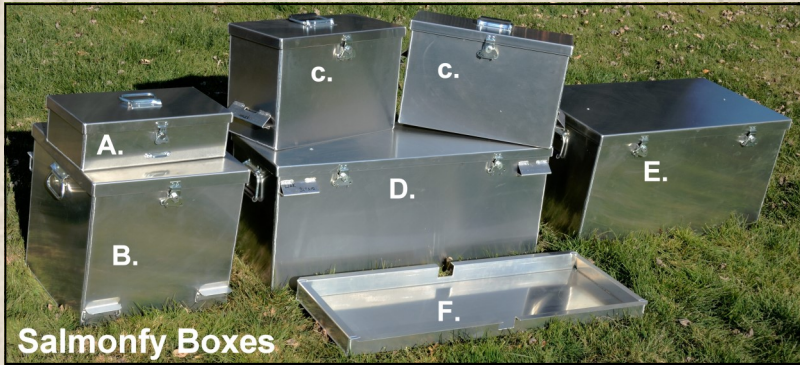

# Storage Boxes & Foam

(208) 869-7384

www.StreamTechboats.com

**StreamTech Storage Boxes & Work Trays** are custom designed to fit our boats perfectly. They are made of the finest Marine Aluminum materials. They include water resistant rubber gaskets, Heavy Duty carry handles, brackets to suspend the box on the frame off the floor and tension adjustable latches.

Salmonfy Boxes

|   | <u>Salmonfly (SF)</u> | <u>Steelhead (SH)</u> |
|---|-----------------------|-----------------------|
| <b>A. On Deck Tackle Box:</b><br>Mounts at each frame corner for a total of 4 possible. 16"lx8"wx5"h. Perfect for sun glasses, sun screen, tippet, camera and misc. quick access items. | \$270                 | \$270                 |
| <b>B. *discontinued</b>   |                       |                       |
| <b>C. Cockpit Box:</b><br>Mounts each side of oarsman in the cockpit. SF=19"lx9"wx12.5"h; SH=21.5lx10wx12.5h  | \$414                 | \$414                 |
| <b>D. Expedition Dry Box:</b><br>Big boxes for front and/or oarsman bay. Perfect for camping. Size lx13.5"wx15"h (front or oar bay)   | 36"<br>\$592          | 40"<br>\$592          |
| <b>E. Full Cooler Bay Box (Salmonfly Only)</b>  | \$592                 | N/A                   |
| <b>F. Work Tray:</b><br>One size fits front or oarsman bay. Fills the bay with a draining open tray   | 36"<br>\$245          | 36"<br>\$245          |

## Foam Installed on Boxes & Lean Bars:

1. **Lean Bars:** Foam & 20 mil PVC wrap **\$50.00 ea.**
2. **Large Box:** 1/2" non-skid black **\$130**
3. **On Deck Tackle Box:** 1/2" non-skid black **\$50**
4. **Guide Box:** \*discontinued
5. **Cube Box:** \*discontinued
6. **Cockpit Box:** 1/2" non-skid black **\$75**