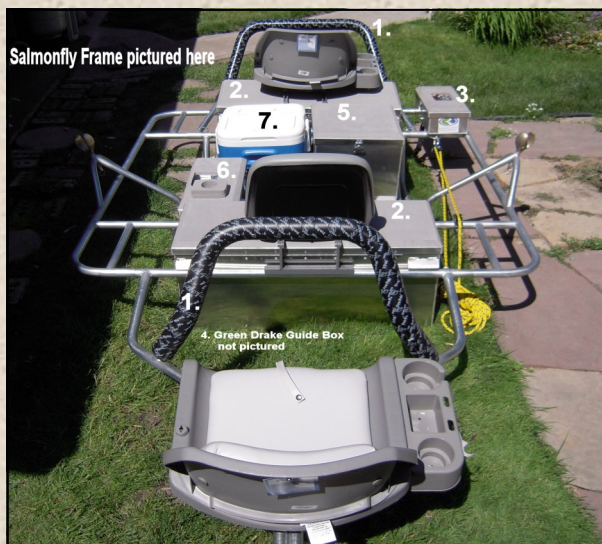

# Storage Boxes & Foam

(208) 869-7384

www.StreamTechboats.com

**StreamTech Storage Boxes & Work Trays** are custom designed to fit our boats perfectly. They are made of the finest Marine Aluminum materials. They include water resistant rubber gaskets, Heavy Duty carry handles, brackets to suspend the box on the frame off the floor and tension adjustable latches.

Salmonfy Boxes

|   | <u>Salmonfly (SF)</u> | <u>Steelhead (SH)</u> |
|---|-----------------------|-----------------------|
| <b>A. On Deck Tackle Box:</b><br>Mounts at each frame corner for a total of 4 possible. 16"lx8"wx5"h. Perfect for sun glasses, sun screen, tippet, camera and misc. quick access items. | \$270                 | \$270                 |
| <b>B. *discontinued</b>   |                       |                       |
| <b>C. Cockpit Box:</b><br>Mounts each side of oarsman in the cockpit. SF=19"lx9"wx12.5"h; SH=21.5lx10wx12.5h  | \$414                 | \$414                 |
| <b>D. Expedition Dry Box:</b><br>Big boxes for front and/or oarsman bay. Perfect for camping. Size lx13.5"wx15"h (front or oar bay)   | 36"<br>\$592          | 40"<br>\$592          |
| <b>E. Full Cooler Bay Box (Salmonfly Only)</b>  | \$592                 | N/A                   |
| <b>F. Work Tray:</b><br>One size fits front or oarsman bay. Fills the bay with a draining open tray   | 36"<br>\$245          | 36"<br>\$245          |

## Foam Installed on Boxes & Lean Bars:

1. **Lean Bars:** Foam & 20 mil PVC wrap **\$50.00 ea.**
2. **Large Box:** 1/2" non-skid black **\$130**
3. **On Deck Tackle Box:** 1/2" non-skid black **\$50**
4. **Guide Box:** \*discontinued
5. **Cube Box:** \*discontinued
6. **Cockpit Box:** 1/2" non-skid black **\$75**