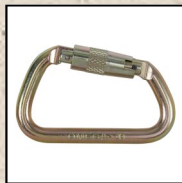

Anchor system & Miscellaneous

A.

B.

C.

D.

E.

F.

- A. 7500 lb climbing pulley for anchor \$ 18
- B. HD Notch Steel locking carabiner \$ 35
- C. 35lb Lead cased in steel Green Anchor \$ 215
- D. Salamander aluminum locking carabiner \$ 19
- E. 50', 3/8" solid braid anchor rope \$ 29
- F. 50', 3/8" bow line & carabiner rope \$ 40
- G. Salamander aluminum carabiner \$ 11
- H. Sea Dog Vertical Clam Cleat \$ 15
- I. Strap perimeter Life Line (specify boat) \$ 32
- J. Salamander 70' Pop Top throw bag \$ 73 or Big Mouth 70' \$89
- K. Tornado Anchor, 35lb \$ 215
- L. MRF Green Anchor Nest \$ 125

G.

H.

I.

J.

K.

L.

Chinook Fishing PFD:

Type III, 16.5lbs. Of flotation, 7 pockets, mesh lower back, tip-pet & fly box pockets, retractor docks...Bark, Charcoal, Flare, Silver S/M, L/XL, XXL \$159.95

Thwarts: Inflatable seats for paddle rafting adventures. Fit knuckles in your boat. Specify which boat \$ 349

Voormi: River Run Hoodie; hot weather river shirt with Streamtech Logo and Steelhead Fish Art \$ 140

Fishpond Nomad El Jefe Grande carbon boat net:
52.4" Length, 21.75" head; 27" scale on handle, light and tough;\$ 229

Salamander Heavy Duty Nylon Cam Straps:

- 1' - Black \$ 3.88
- 2' - Black \$ 4.00
- 2.5' - Black \$ 4.18
- 4' - Black \$ 4.39
- 6' - Yellow \$ 4.78
- 8' - Blue \$ 5.17
- 10' - Orange \$ 5.54