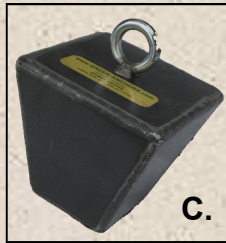

Anchor system & Miscellaneous

A.

B.

C.

D.

E.

F.

- A. 7500 lb climbing pulley for anchor \$ 18
- B. HD Notch Steel locking carabiner \$ 35
- C. 35lb Lead cased in steel Green Anchor \$ 215
- D. Salamander aluminum locking carabiner \$ 19
- E. 50', 3/8" solid braid anchor rope \$ 29
- F. 50', 3/8" bow line & carabiner rope \$ 40
- G. Salamander aluminum carabiner \$ 11
- H. Sea Dog Vertical Clam Cleat \$ 15
- I. Strap perimeter Life Line (specify boat) \$ 32
- J. Salamander 70' Pop Top throw bag \$ 73 or Big Mouth 70' \$89
- K. Tornado Anchor, 35lb \$ 215
- L. MRF Green Anchor Nest \$ 125

G.

H.

I.

J.

K.

L.

Chinook Fishing PFD:

Type III, 16.5lbs. Of flotation, 7 pockets, mesh lower back, tip-pet & fly box pockets, retractor docks...Bark, Charcoal, Flare, Silver S/M, L/XL, XXL \$159.95

Thwarts: Inflatable seats for paddle rafting adventures. Fit knuckles in your boat. Specify which boat \$ 349

Voormi: River Run Hoodie; hot weather river shirt with Streamtech Logo and Steelhead Fish Art \$ 140

Fishpond Nomad El Jefe Grande carbon boat net:
52.4" Length, 21.75" head; 27" scale on handle, light and tough;\$ 229

Salamander Heavy Duty Nylon Cam Straps:

- 1' - Black \$ 3.88
- 2' - Black \$ 4.00
- 2.5' - Black \$ 4.18
- 4' - Black \$ 4.39
- 6' - Yellow \$ 4.78
- 8' - Blue \$ 5.17
- 10' - Orange \$ 5.54