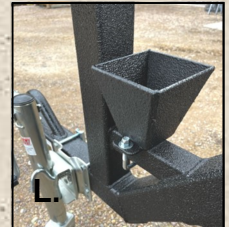

Anchor system & Miscellaneous

A.

B.

C.

D.

E.

F.

- A. 7500 lb climbing pulley for anchor \$ 18
- B. HD Notch Steel locking carabiner \$ 35
- C. 35lb Lead cased in steel Green Anchor \$ 215
- D. Salamander aluminum locking carabiner \$ 19
- E. 50', 3/8" solid braid anchor rope \$ 29
- F. 50', 3/8" bow line & carabiner rope \$ 40
- G. Salamander aluminum carabiner \$ 11
- H. Sea Dog Vertical Clam Cleat \$ 15
- I. Strap perimeter Life Line (specify boat) \$ 32
- J. Salamander 70' Pop Top throw bag \$ 73 or Big Mouth 70' \$89
- K. Tornado Anchor, 35lb \$ 215
- L. MRF Green Anchor Nest \$ 125

G.

H.

I.

J.

K.

L.

Chinook Fishing PFD:

Type III, 16.5lbs. Of flotation, 7 pockets, mesh lower back, tip-pet & fly box pockets, retractor docks...Bark, Charcoal, Flare, Silver S/M, L/XL, XXL \$159.95

Thwarts: Inflatable seats for paddle rafting adventures. Fit knuckles in your boat. Specify which boat \$ 349

Voormi: River Run Hoodie; hot weather river shirt with Streamtech Logo and Steelhead Fish Art \$ 140