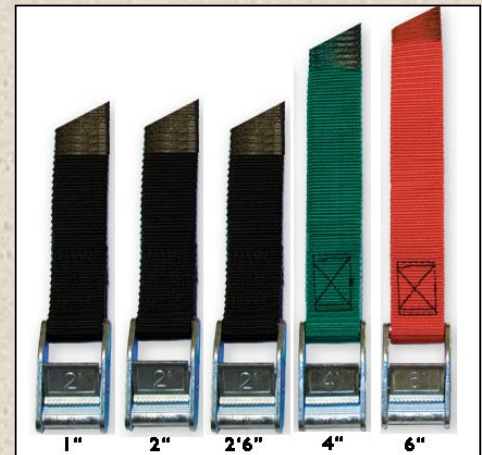

Anchor system & Miscellaneous

A.

B.

C.

D.

E.

F.

- A. 7500 lb climbing pulley for anchor \$ 18
- B. HD Notch Steel locking carabiner \$ 35
- C. 35lb Lead cased in steel Green Anchor \$ 215
- D. Salamander aluminum locking carabiner \$ 19
- E. 50', 3/8" solid braid anchor rope \$ 29
- F. 50', 3/8" bow line & carabiner rope \$ 40
- G. Salamander aluminum carabiner \$ 11
- H. Sea Dog Vertical Clam Cleat \$ 15
- I. Strap perimeter Life Line (specify boat) \$ 32
- J. Salamander 70' Pop Top throw bag \$ 73 or Big Mouth 70' \$89
- K. Tornado Anchor, 35lb \$ 215
- L. MRF Green Anchor Nest \$ 125

G.

H.

I.

J.

K.

L.

Chinook Fishing PFD:

Type III, 16.5lbs. Of flotation, 7 pockets, mesh lower back, tip-pet & fly box pockets, retractor docks...Bark, Charcoal, Flare, Silver S/M, L/XL, XXL \$159.95

Thwarts: Inflatable seats for paddle rafting adventures. Fit knuckles in your boat. Specify which boat \$ 349

Voormi: River Run Hoodie; hot weather river shirt with Streamtech Logo and Steelhead Fish Art \$ 140

Fishpond Nomad El Jefe Grande carbon boat net:
52.4" Length, 21.75" head; 27" scale on handle, light and tough;\$ 229

Salamander Heavy Duty Nylon Cam Straps:

- 1' - Black \$ 3.88
- 2' - Black \$ 4.00
- 2.5' - Black \$ 4.18
- 4' - Black \$ 4.39
- 6' - Yellow \$ 4.78
- 8' - Blue \$ 5.17
- 10' - Orange \$ 5.54