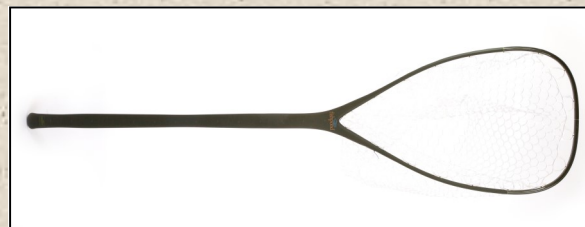

Anchor system & Miscellaneous

A.

B.

C.

D.

E.

F.

- A. 7500 lb climbing pulley for anchor \$ 18
- B. HD Notch Steel locking carabiner \$ 35
- C. 35lb Lead cased in steel Green Anchor \$ 215
- D. Salamander aluminum locking carabiner \$ 19
- E. 50', 3/8" solid braid anchor rope \$ 29
- F. 50', 3/8" bow line & carabiner rope \$ 40
- G. Salamander aluminum carabiner \$ 11
- H. Sea Dog Vertical Clam Cleat \$ 15
- I. Strap perimeter Life Line (specify boat) \$ 32
- J. Salamander 70' Pop Top throw bag \$ 73 or Big Mouth 70' \$89
- K. Tornado Anchor, 35lb \$ 215
- L. MRF Green Anchor Nest \$ 125

G.

H.

I.

J.

K.

L.

Chinook Fishing PFD:

Type III, 16.5lbs. Of flotation, 7 pockets, mesh lower back, tip-pet & fly box pockets, retractor docks...Bark, Charcoal, Flare, Silver S/M, L/XL, XXL \$159.95

Thwarts: Inflatable seats for paddle rafting adventures. Fit knuckles in your boat. Specify which boat \$ 349

Voormi: River Run Hoodie; hot weather river shirt with Streamtech Logo and Steelhead Fish Art \$ 140

Fishpond Nomad El Jefe Grande carbon boat net:
52.4" Length, 21.75" head; 27" scale on handle, light and tough;\$ 229

Salamander Heavy Duty Nylon Cam Straps:

- 1' - Black \$ 3.88
- 2' - Black \$ 4.00
- 2.5' - Black \$ 4.18
- 4' - Black \$ 4.39
- 6' - Yellow \$ 4.78
- 8' - Blue \$ 5.17
- 10' - Orange \$ 5.54