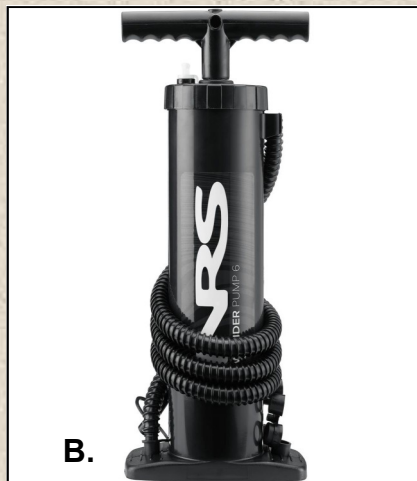

Seats & Seat Accessories

Clamshell Pro

Seat: Folding padded seat that is stout and cushy. Heavy duty frame and Streamtech Logo. H18"xW19.25"xD20". Swivel plate sold separately **$172.00**

Seat Brackets: Powder coated steel Seat Brackets. Seats bolt to the track (adjustable) and brackets will span over gear boxes. Please specify which seat and boat as different sized brackets fit different boats and bays **$169**

Drink Holder: Super sturdy drink holders that bolt on the frame for rock solid performance. Made by Montana Raft Frames. L and R mount **$40**

6" Swivel seat plate: Fits either the Folding Padded Swivel Seat or Torsa Pro Angler seat **$20**

High Back drainhole seat: A big cushy oarsman seat for the captain of the ship **$169**

Pumps

A.

B.

C.

D.

- A. K Pump 40, two stage top off pump. **$ 197**
- B. Double Action Wonder Pump **$ 49**
- C. Salamander 4" floor pump . **$ 150**
- D. Salamander 22" Top Off Pump **$ 80**